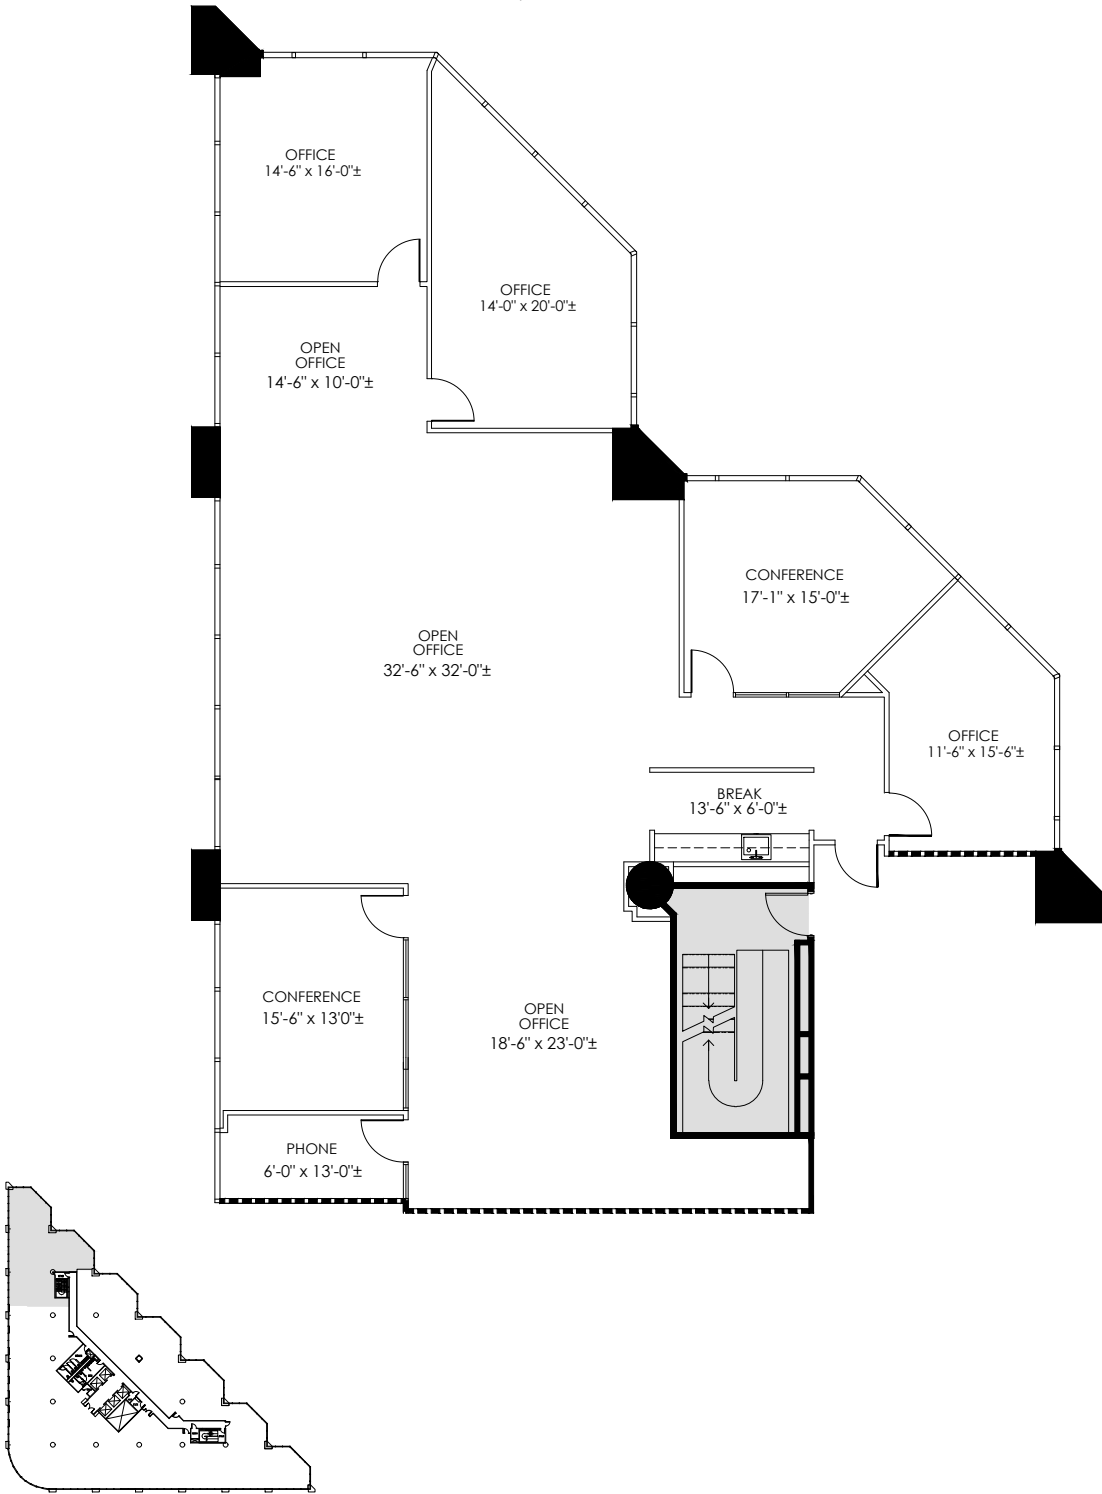

Sunwest

REAL ESTATE GROUP

CANAL CENTRE

SUITE 525

3,776 RSF

entos
design