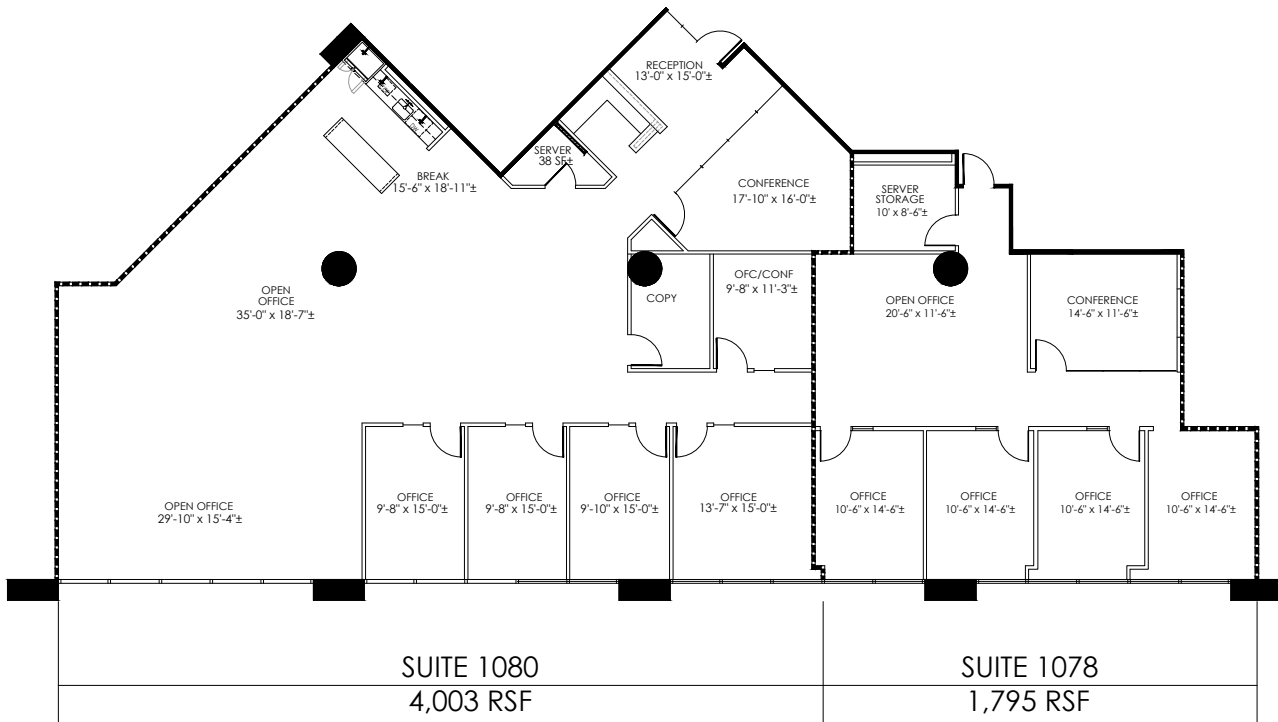

# Sunwest

REAL ESTATE GROUP

CANAL CENTRE  
SUITE 1078-1080

5,798 RSF

entos  
design