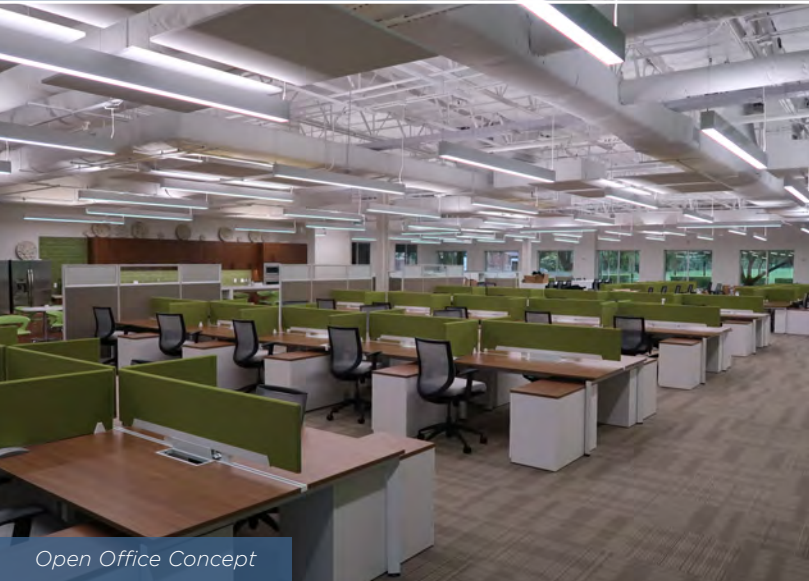

Outdoor Tenant Gathering Space

Open Office Concept

Open Break Concept

A flexible WORKSPACE

In addition to its strategic location and access, 4450 Sojourn offers a single-story, office/flex building design focused on efficiency and adaptability. Scalable floor plates allow tenants to operate independently and accommodate a range of general office and flex uses. The property is well suited for users seeking space within a streamlined, business-ready environment.