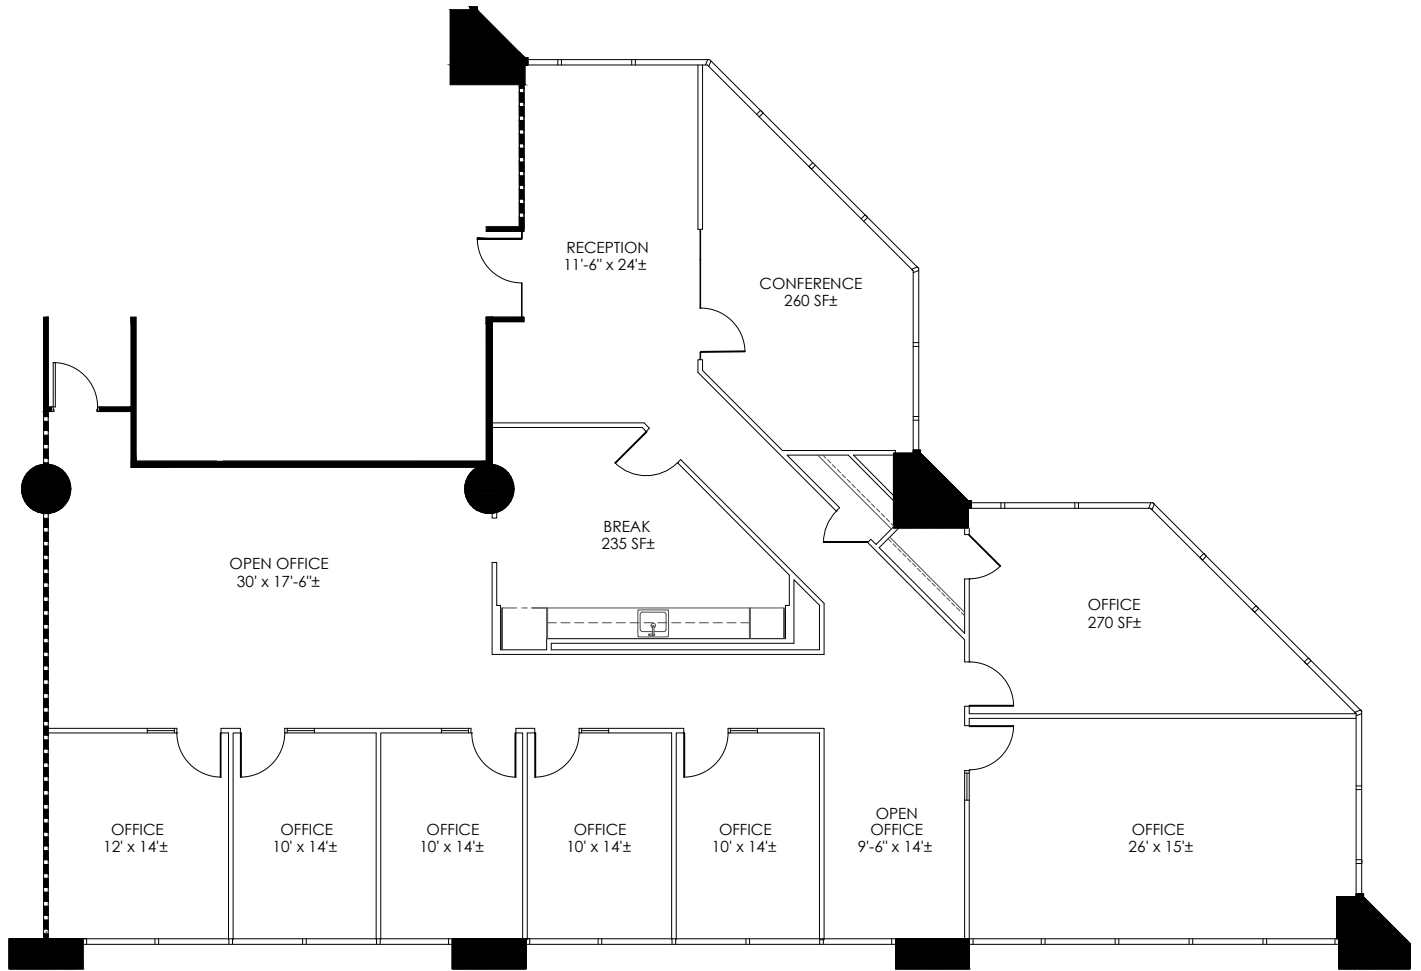

Sunwest

REAL ESTATE GROUP

CANAL CENTRE
SUITE 250
4,059 RSF

entos
design