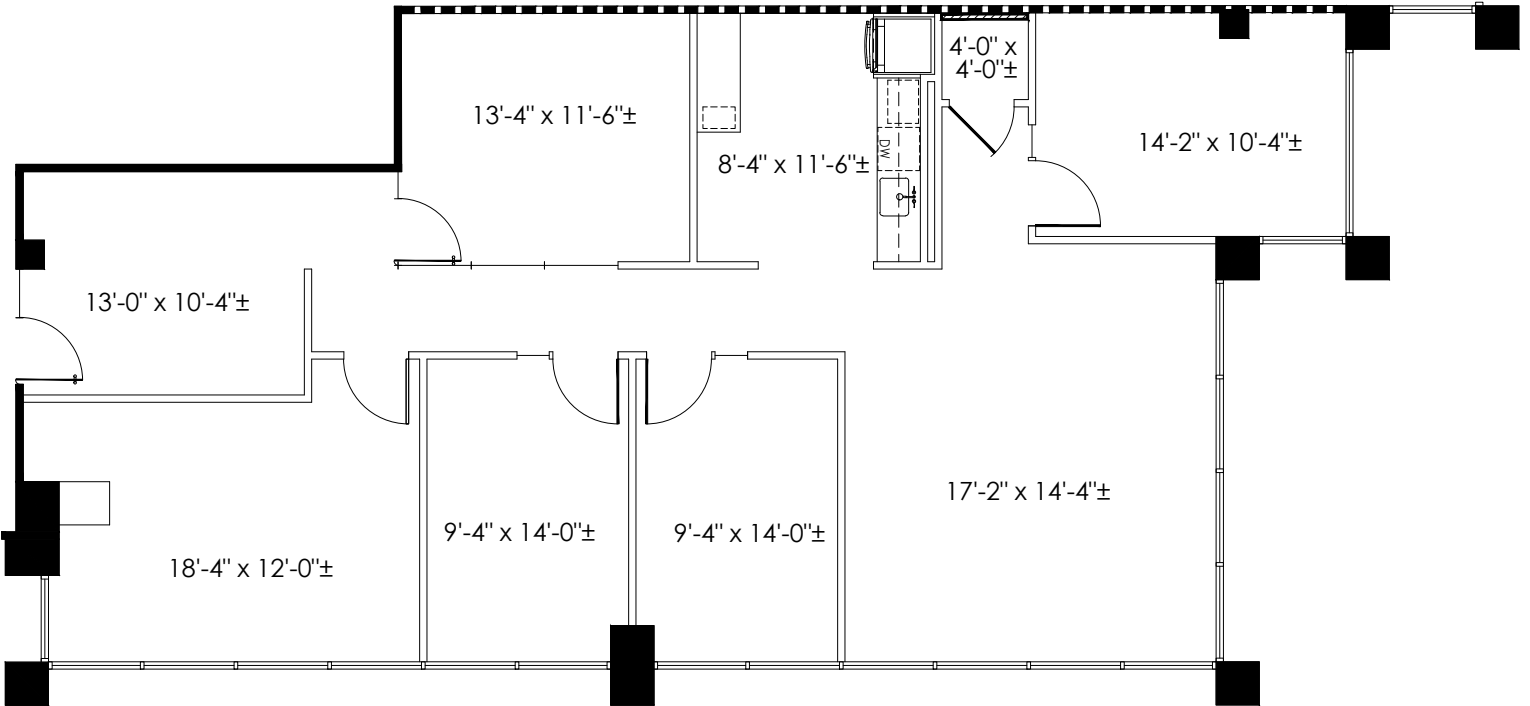

1800 PRESTON PARK - FLOOR 1

SUITE 112

1,832 RSF

KEY PLAN