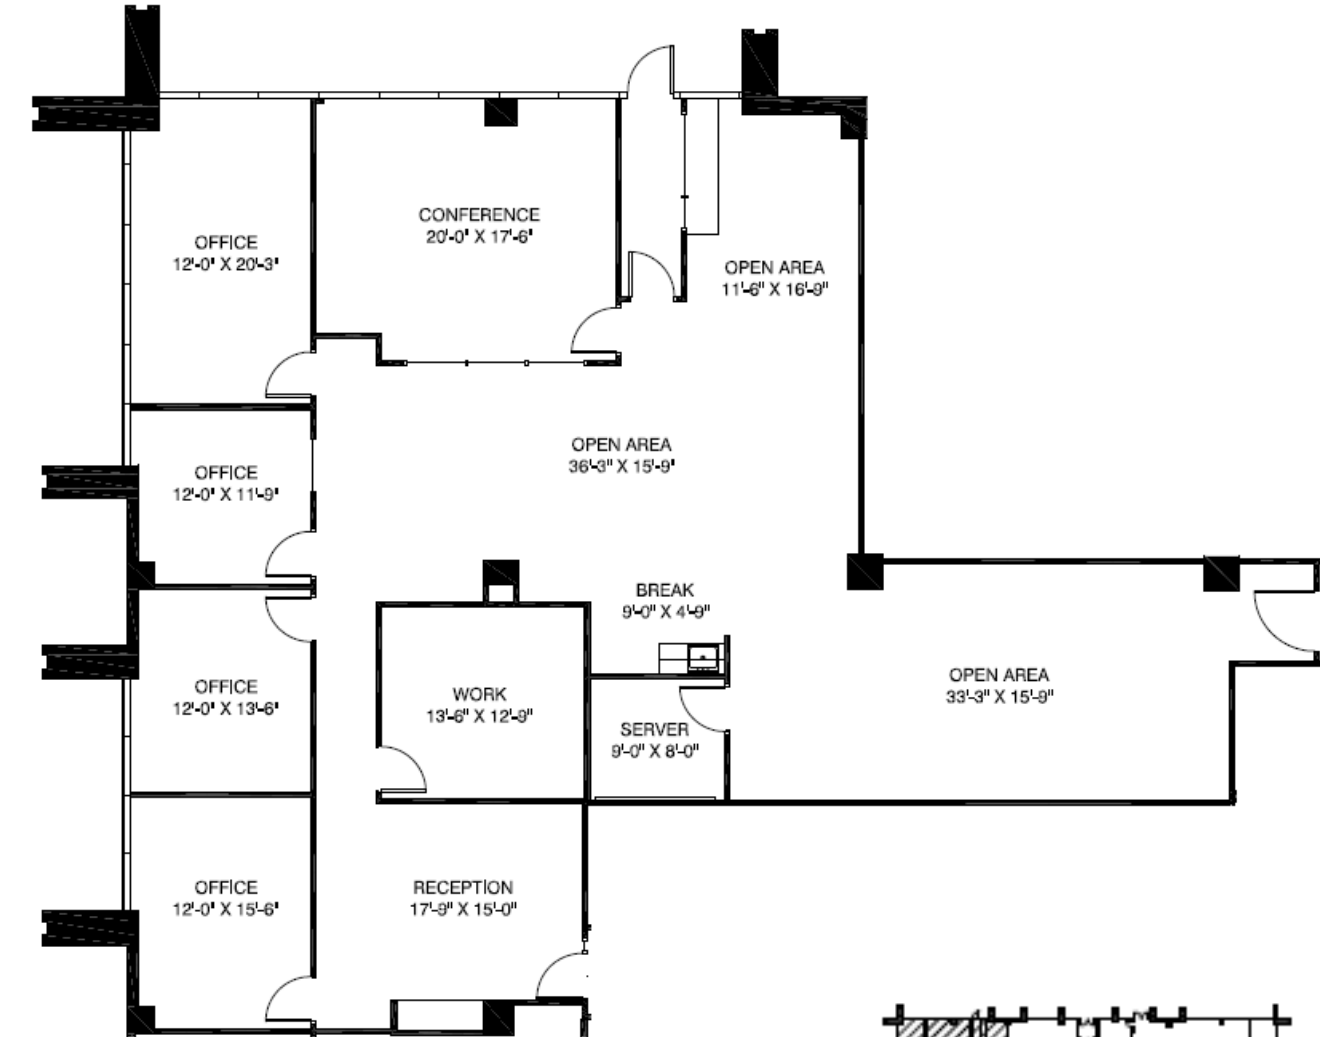

CITYVIEW OFFICE TOWER - FLOOR 1

SUITE 105

3,593 RSF

KEY PLAN

1ST FLOOR