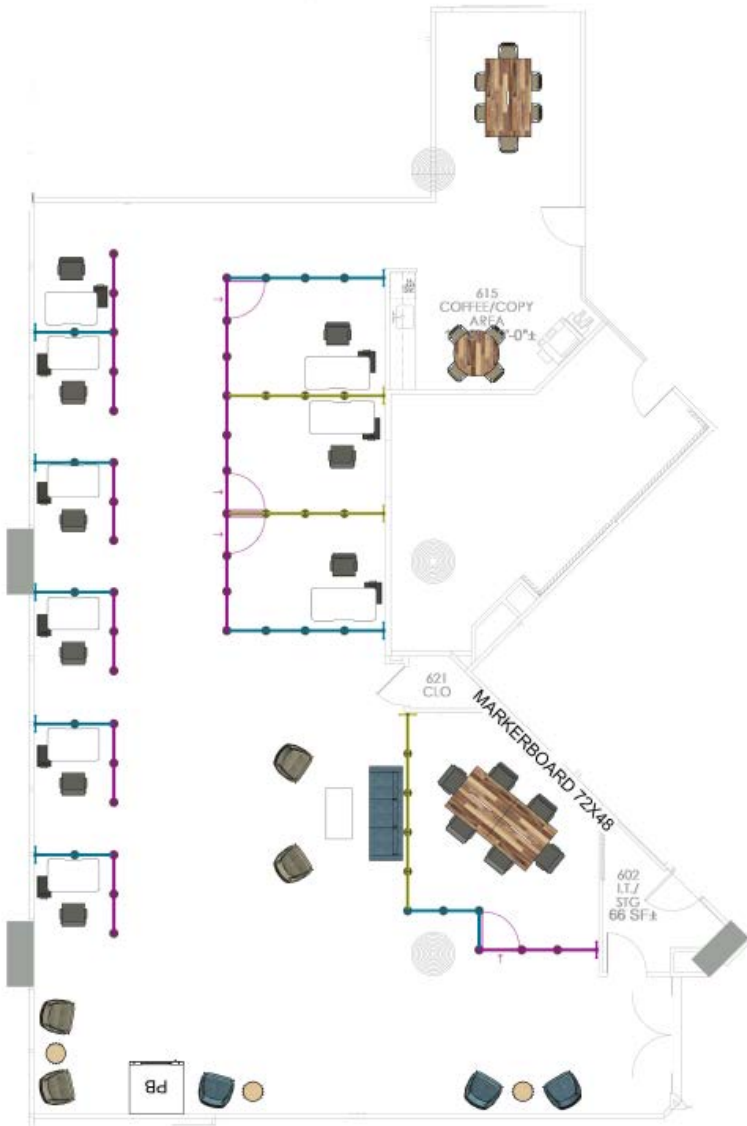

CANAL CENTRE - FLOOR 6
 SUITE 610
 3,542 RSF

QUICKFLEX WALL LEGEND

- CLEAR
- CLEAR/FROSTED
- FROSTED
- MARKERBOARD/FROSTED
- FELT

**Please note:
 All door panel inserts are a CLEAR/CLEAR finish.*