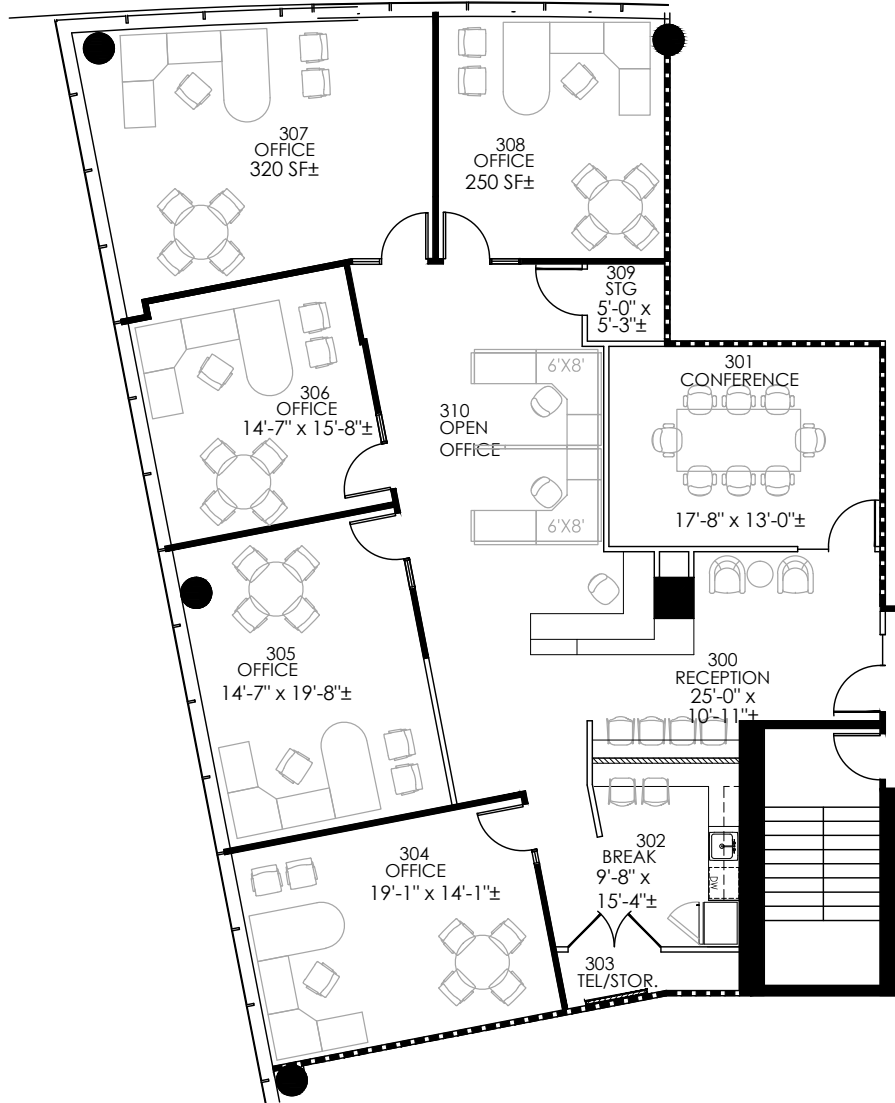

THE QUORUM - FLOOR 3

SUITE 330  
3,048 RSF

KEY PLAN