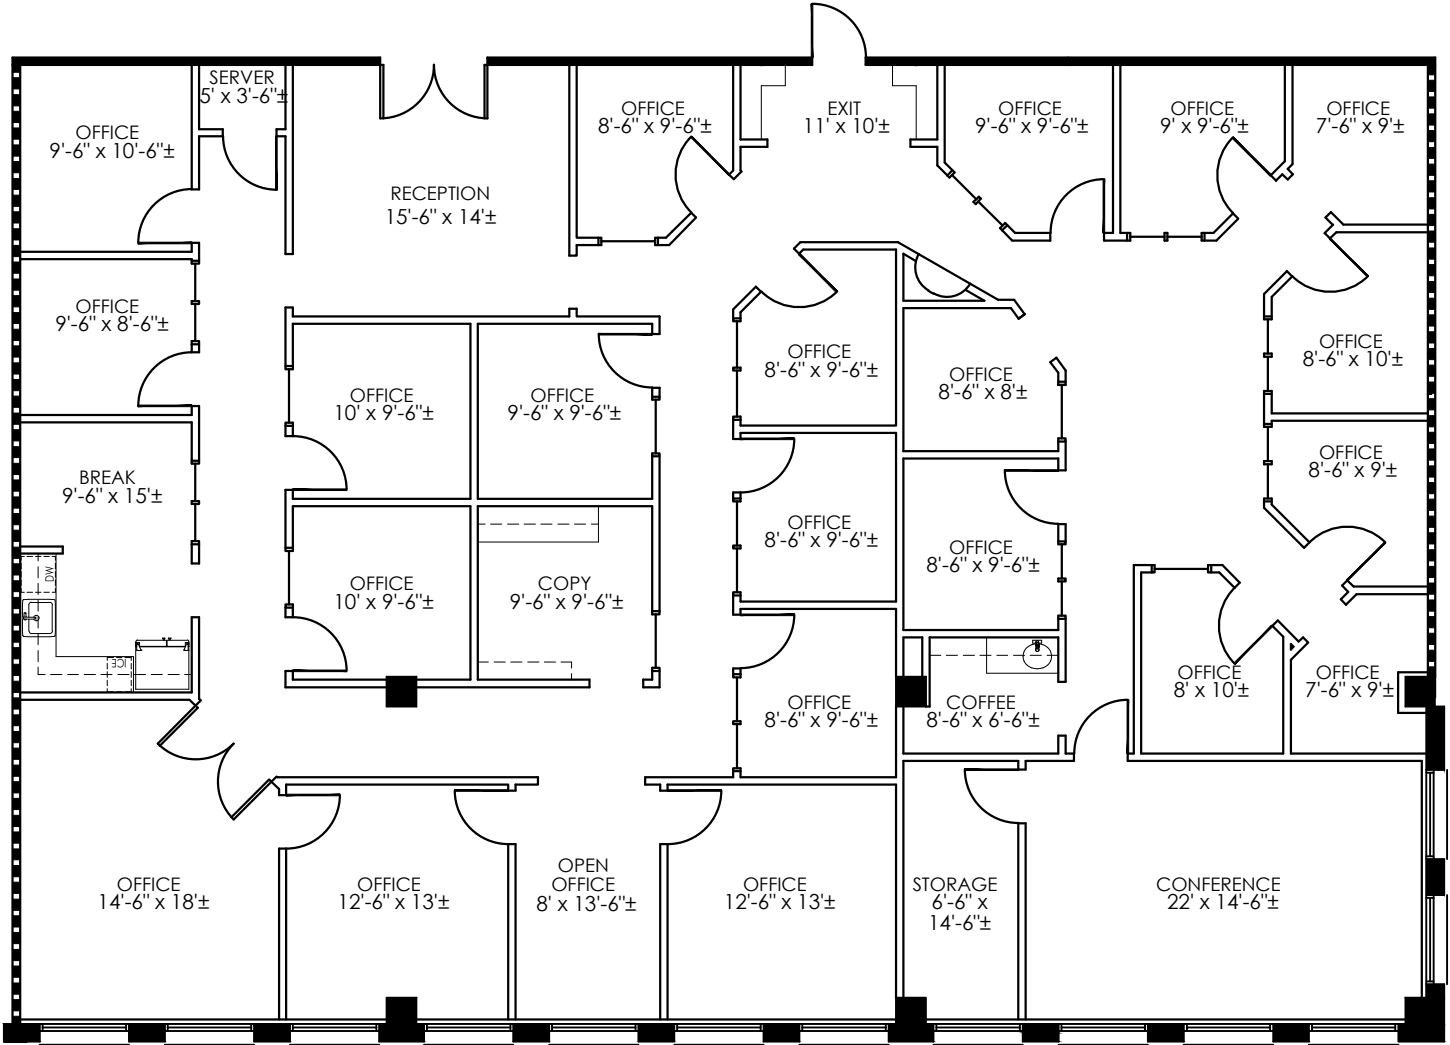

STONEBRIAR FINANCIAL
2500 LEGACY
SUITE 220
5,001 SF

entos
design