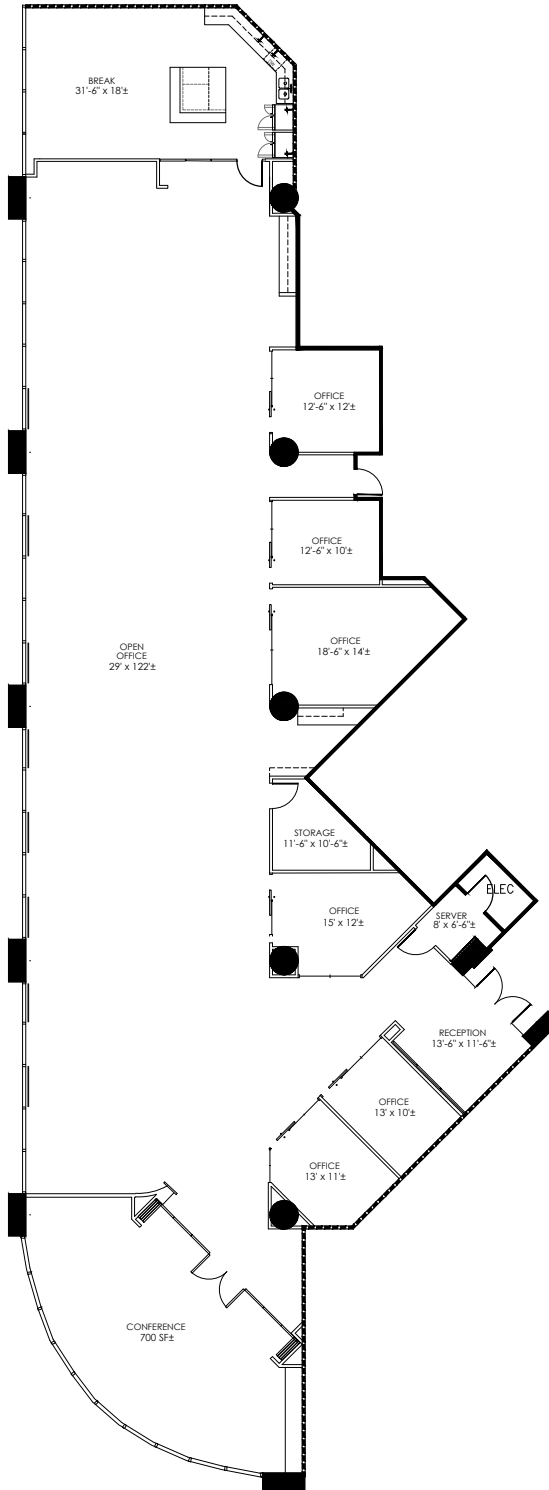

Sunwest

REAL ESTATE GROUP

CANAL CENTRE - FLOOR 9

SUITE 1000

8,160 SF

entos
design