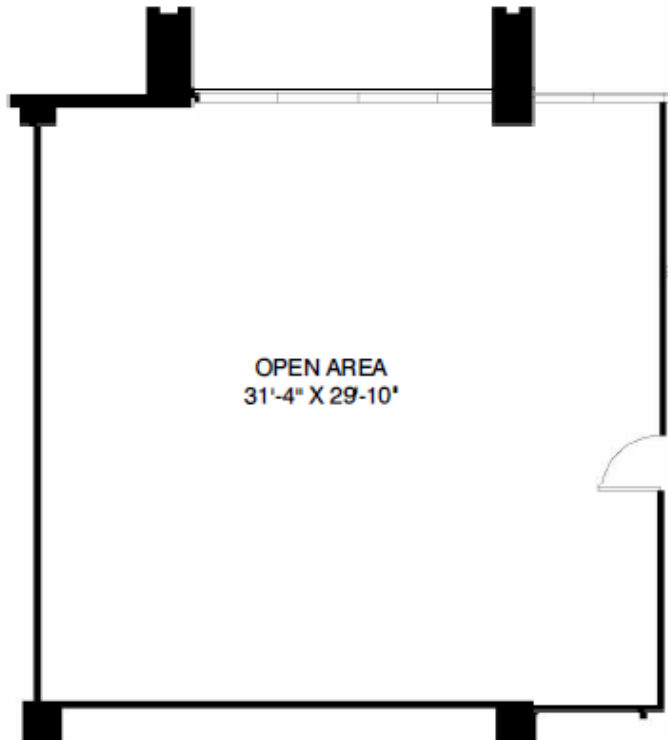

---

CITYVIEW OFFICE TOWER - FLOOR 1

SUITE 160

1,096 RSF

KEY PLAN

1ST FLOOR