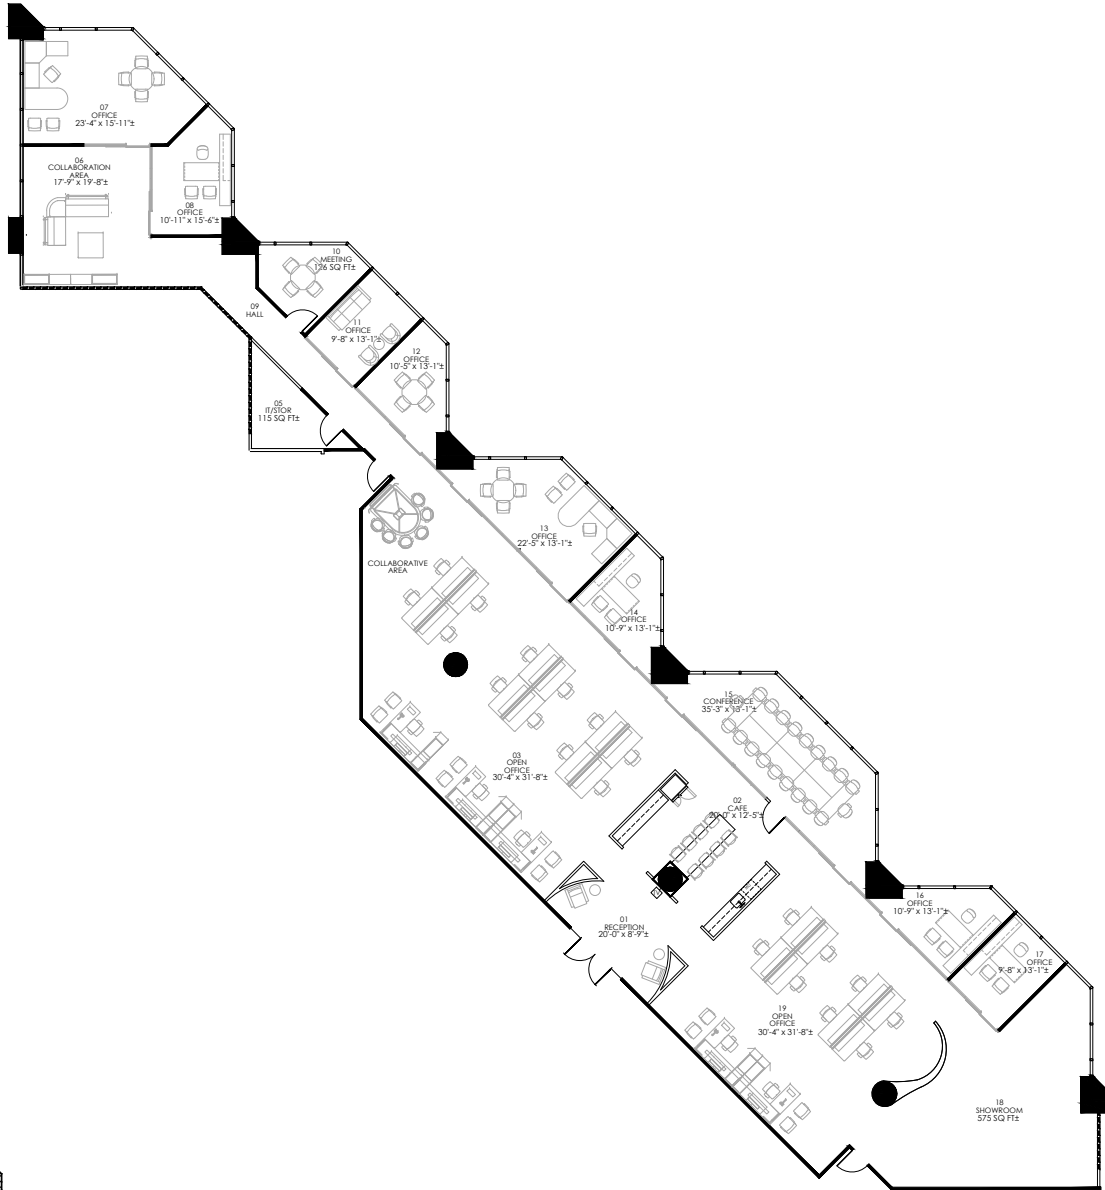

CANAL CENTRE - FLOOR 10  
 SUITE 1050  
 8,301 RSF

KEY PLAN