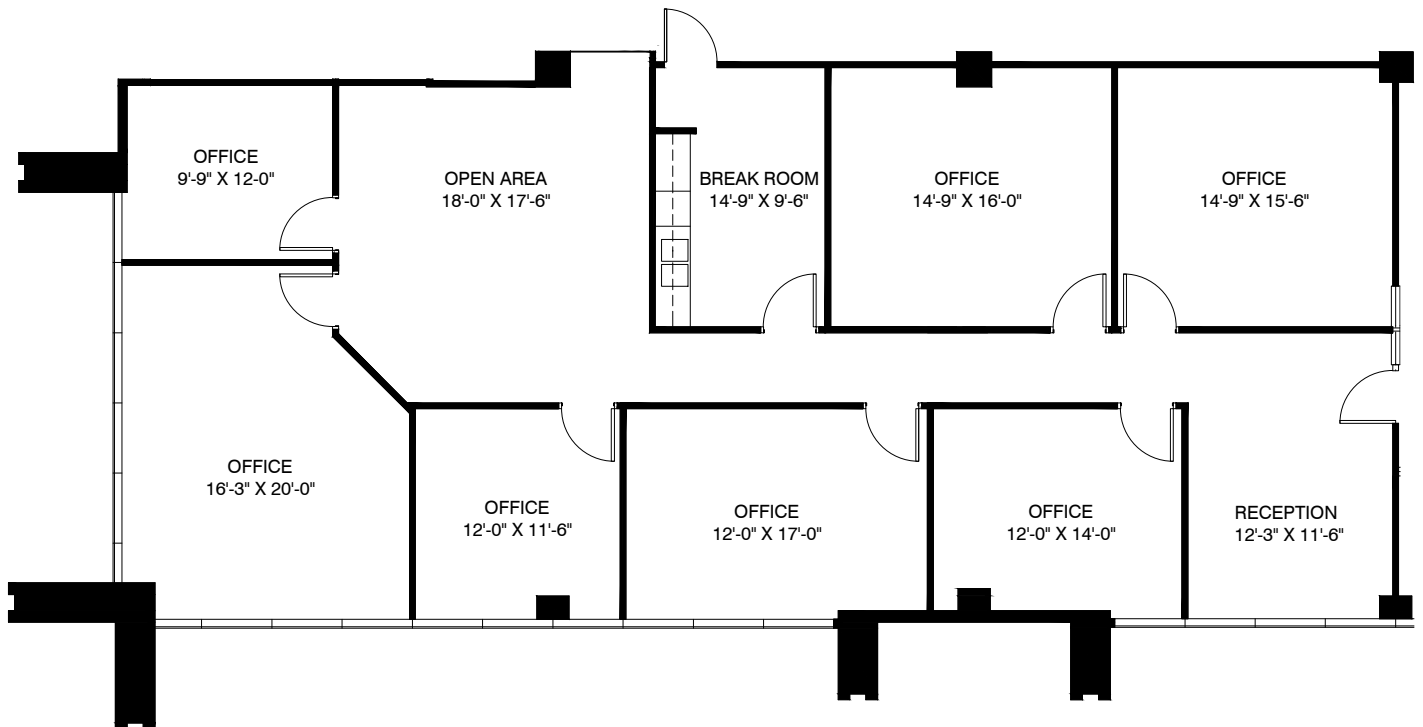

CITYVIEW OFFICE TOWER - FLOOR 1
SUITE 120
2,571 RSF

KEYPLAN - 1ST FLOOR