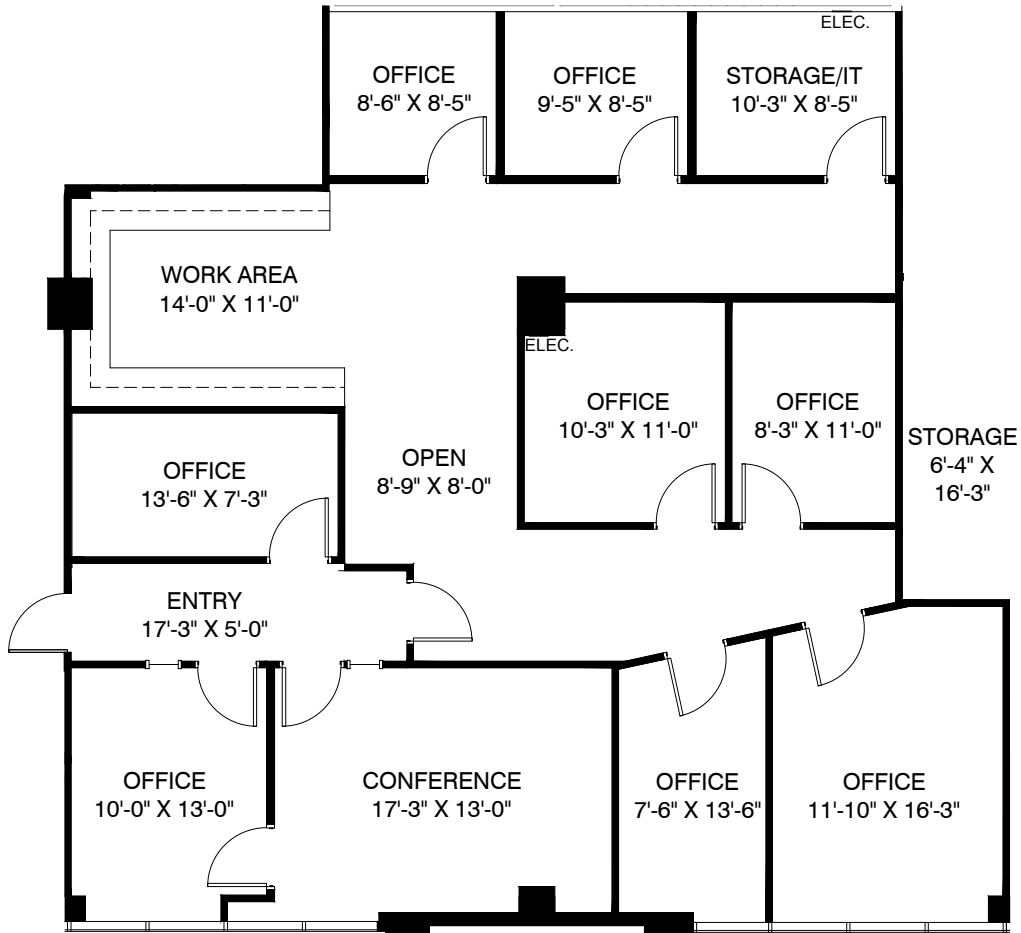

CITYVIEW OFFICE TOWER - FLOOR 1

SUITE 100

2,195 RSF

KEY PLAN

1ST FLOOR